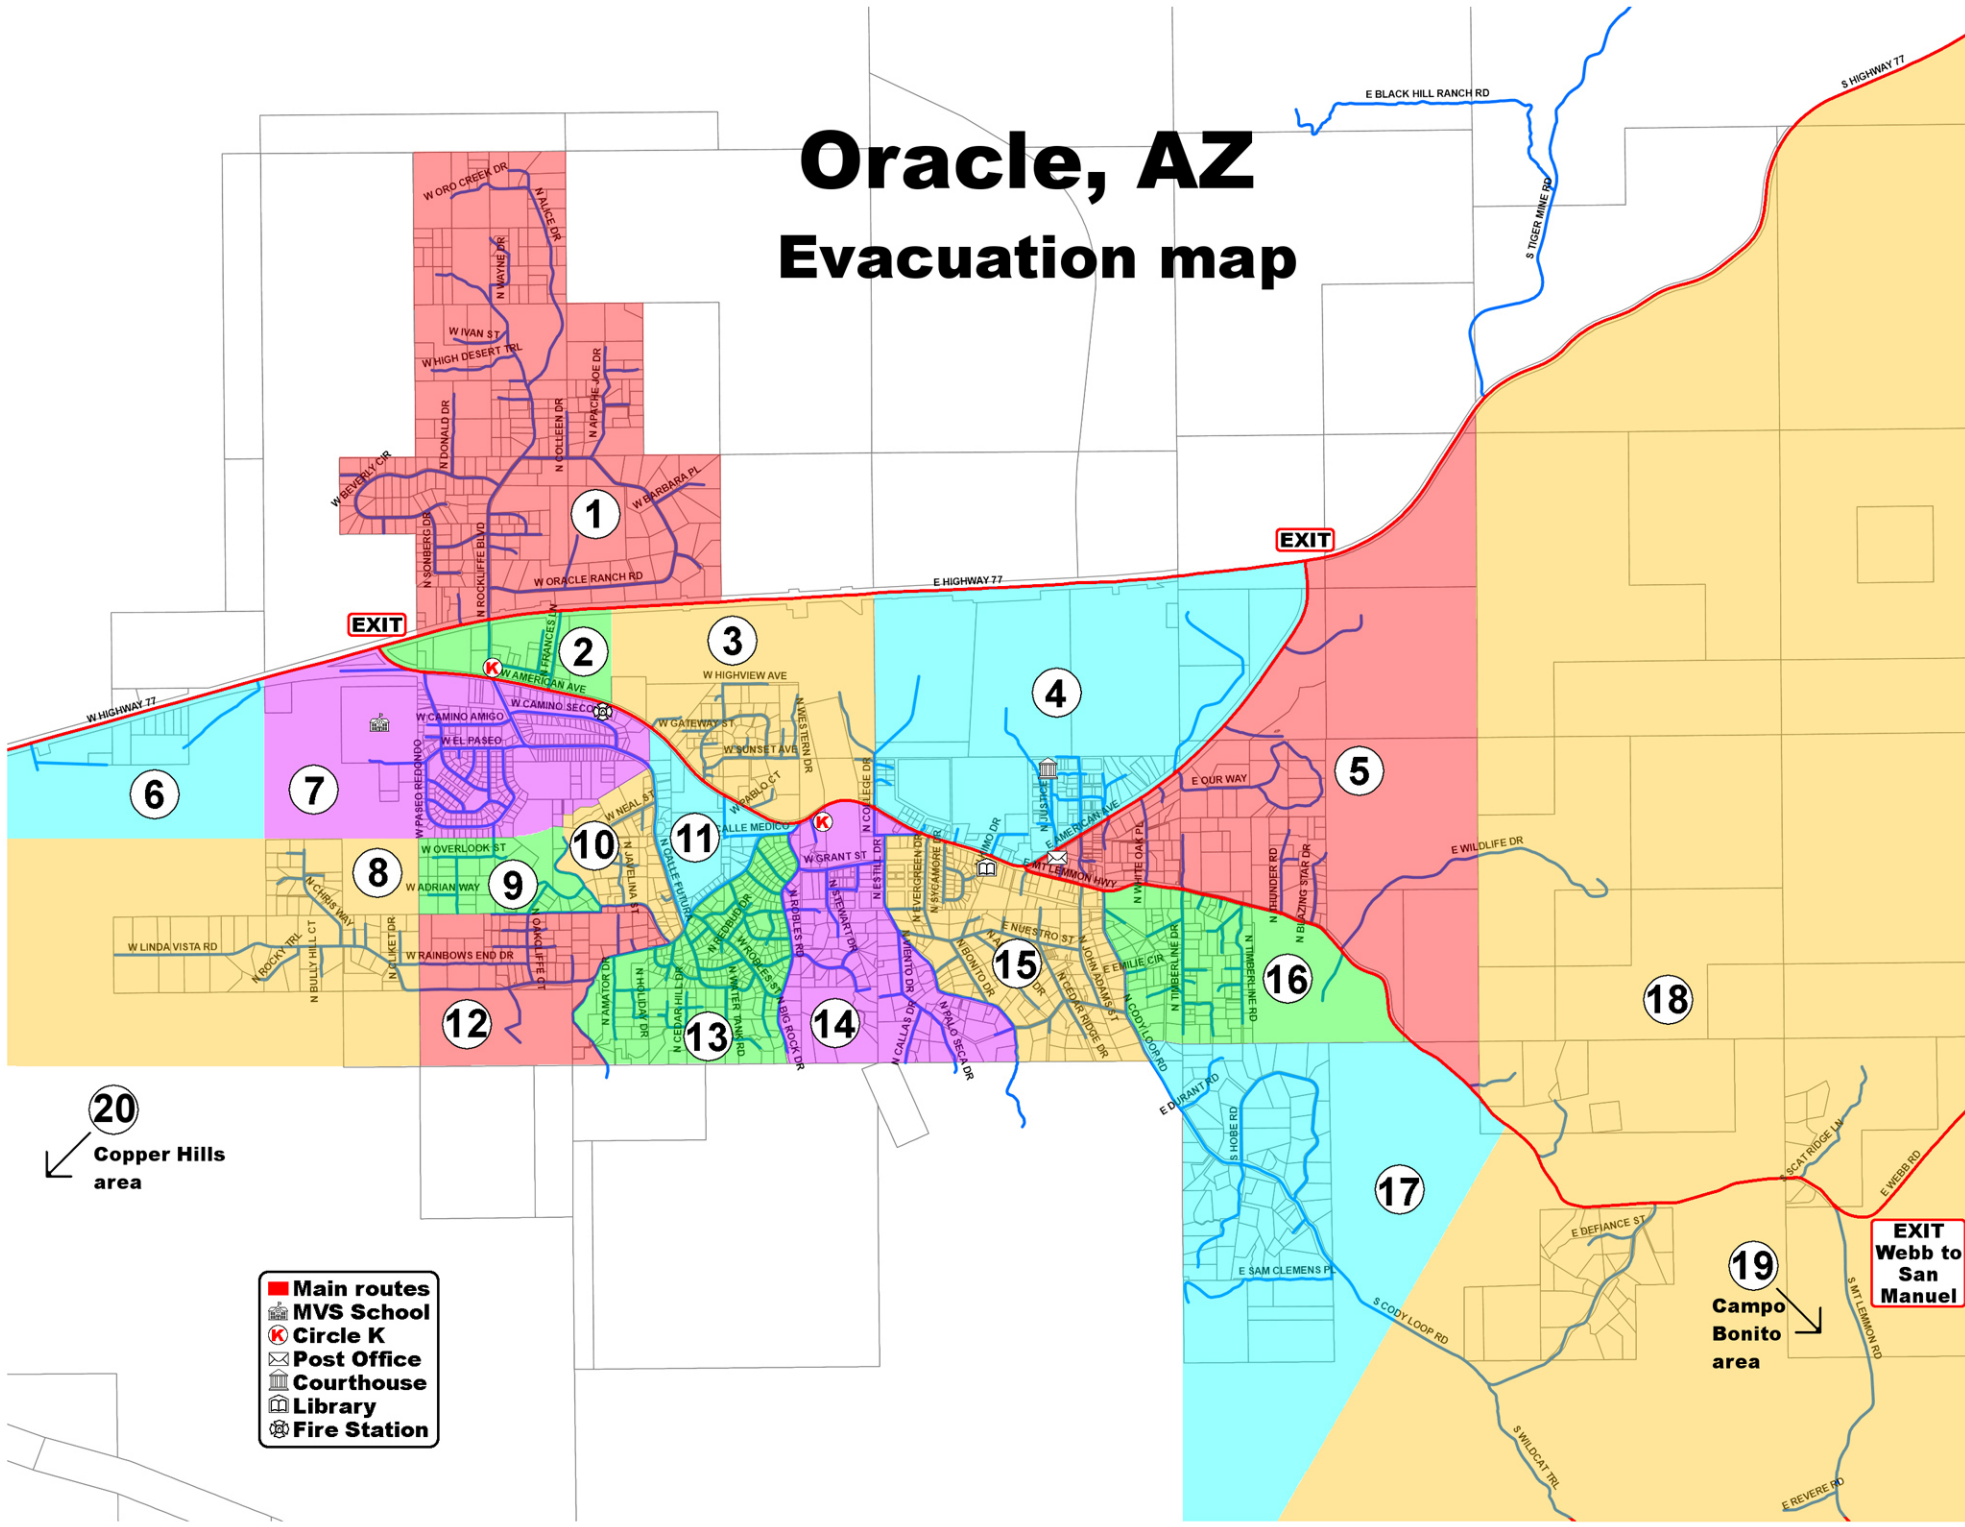

Oracle, AZ Evacuation map

20
Copper Hills
area

- Main routes
- MVS School
- Circle K
- Post Office
- Courthouse
- Library
- Fire Station

EXIT
Webb to
San
Manuel

19
Campo
Bonito
area